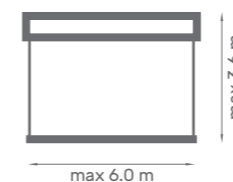

Awning Dakar

Properties:

- Construction made from powder coated extruded aluminium
- Cassette protects the fabric from weather conditions
- Flyer's chains in the arms
- Option of manual by crank or motorized operation
- 3 types of valance
- Wide range of fabrics to choose from

Properties:

- Construction made from powder coated extruded aluminium
- Optional Hood to protect the fabric from weather conditions
- Flyer's chains in the arms
- Available Volant valance fabric
- Option of manual by crank or motorized operation
- 3 types of valance
- Wide range of fabrics to choose from

Awning Jamaica

Properties:

- Construction made from powder coated extruded aluminium
- Cassette protects the fabric from weather conditions
- Flyer's chains in the arms
- Option of manual by crank or motorized operation
- Wide range of fabrics to choose from

Awning Casablanca