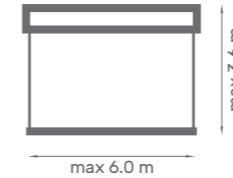

Properties:

- Construction made from powder coated extruded aluminium
- Cassette protects the fabric from weather conditions
- Flyer's chains in the arms
- Option of manual by crank or motorized operation
- 3 types of valance
- Wide range of fabrics to choose from