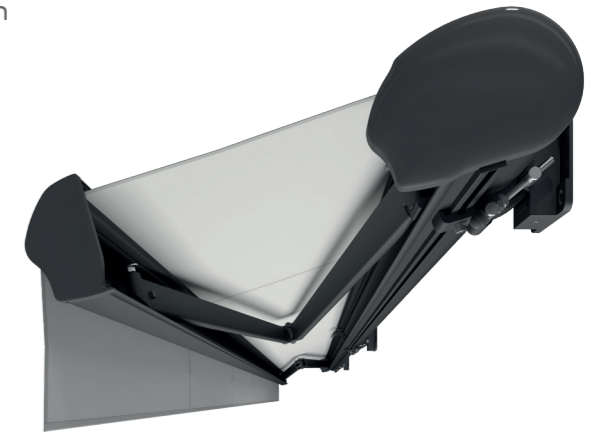

Awning **Palladio**

Awning **Corsica**

Properties:

- Construction made from powder coated extruded aluminium
- Cassette protects the fabric from weather conditions
- Flyer's chains in the arms
- Option of manual by crank or motorized operation
- 3 types of valance
- Wide range of fabrics to choose from

Properties:

- Construction made from powder coated extruded aluminium
- Cassette protects the fabric from weather conditions
- Flyer's chains in the arms
- Wired or remote control motor operation
- Available with LED lights
- Wide range of fabrics to choose from

Awning Dakar

Properties:

- Construction made from powder coated extruded aluminium
- Cassette protects the fabric from weather conditions
- Flyer's chains in the arms
- Option of manual by crank or motorized operation
- 3 types of valance
- Wide range of fabrics to choose from

Properties:

- Construction made from powder coated extruded aluminium
- Optional Hood to protect the fabric from weather conditions
- Flyer's chains in the arms
- Available Volant valance fabric
- Option of manual by crank or motorized operation
- 3 types of valance
- Wide range of fabrics to choose from