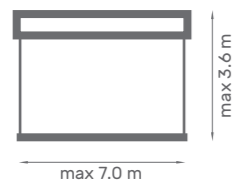

Properties:

- Construction made from powder coated extruded aluminium
- Cassette protects the fabric from weather conditions
- Flyer's chains in the arms
- Wired or remote control motor operation
- Available with LED lights
- Wide range of fabrics to choose from