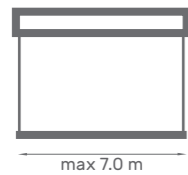

Awning Jamaica

Properties:

- Construction made from powder coated extruded aluminium
- Cassette protects the fabric from weather conditions
- Flyer's chains in the arms
- Option of manual by crank or motorized operation
- Wide range of fabrics to choose from