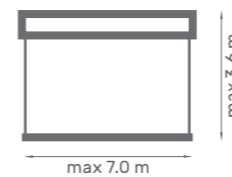

Properties:

- Construction made from powder coated extruded aluminium
- Cassette protects the fabric from weather conditions
- Flyer's chains in the arms
- Wired or remote control motor operation
- Available with LED lights
- Wide range of fabrics to choose from