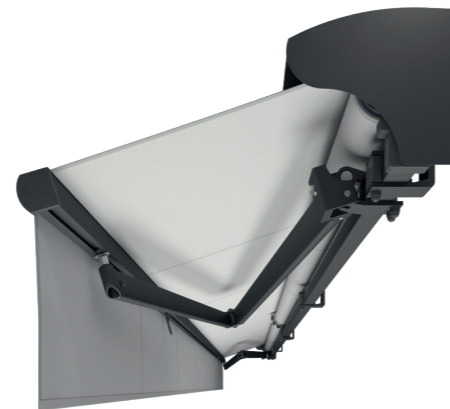

Awning **Palladio**

Awning **Corsica**

Properties:

- Construction made from powder coated extruded aluminium
- Cassette protects the fabric from weather conditions
- Flyer's chains in the arms
- Option of manual by crank or motorized operation
- 3 types of valance
- Wide range of fabrics to choose from

Properties:

- Construction made from powder coated extruded aluminium
- Cassette protects the fabric from weather conditions
- Flyer's chains in the arms
- Wired or remote control motor operation
- Available with LED lights
- Wide range of fabrics to choose from

Awning Dakar

Properties:

- Construction made from powder coated extruded aluminium
- Cassette protects the fabric from weather conditions
- Flyer's chains in the arms
- Option of manual by crank or motorized operation
- 3 types of valance
- Wide range of fabrics to choose from

Properties:

- Construction made from powder coated extruded aluminium
- Optional Hood to protect the fabric from weather conditions
- Flyer's chains in the arms
- Available Volant valance fabric
- Option of manual by crank or motorized operation
- 3 types of valance
- Wide range of fabrics to choose from