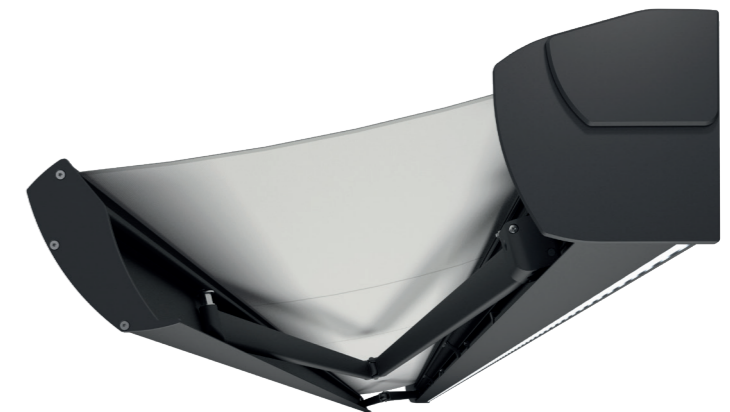

Awning **Palladio**

Awning **Corsica**

Properties:

- Construction made from powder coated extruded aluminium
- Cassette protects the fabric from weather conditions
- Flyer's chains in the arms
- Option of manual by crank or motorized operation
- 3 types of valance
- Wide range of fabrics to choose from

Properties:

- Construction made from powder coated extruded aluminium
- Cassette protects the fabric from weather conditions
- Flyer's chains in the arms
- Wired or remote control motor operation
- Available with LED lights
- Wide range of fabrics to choose from

Awning Dakar

Properties:

- Construction made from powder coated extruded aluminium
- Cassette protects the fabric from weather conditions
- Flyer's chains in the arms
- Option of manual by crank or motorized operation
- 3 types of valance
- Wide range of fabrics to choose from

Properties:

- Construction made from powder coated extruded aluminium
- Optional Hood to protect the fabric from weather conditions
- Flyer's chains in the arms
- Available Volant valance fabric
- Option of manual by crank or motorized operation
- 3 types of valance
- Wide range of fabrics to choose from