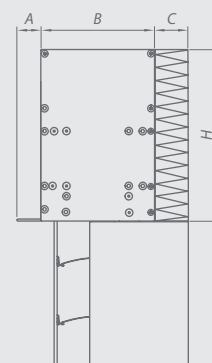

VENETIAN BLIND C80 / Z90 BOX 1 NEW

Properties:

- Available in 5 Box heights: 220mm, 280mm, 350mm, *400mm, *460mm (*Width max 3,4 m)
- Revision cover enables easy installation
- Cassette made entirely of extruded aluminium with wall thickness of 2,2mm

BOX 1 NEW

BOX 1 NEW [mm]		
A	B	H
15	146	220
15	146	280
15	146	350
15	146	400
15	146	460

VENETIAN BLIND C80 / Z90 BOX 2 NEW

Properties:

- Available in 5 Box heights: 220mm, 280mm, 350mm, *400mm, *460mm (*Width max 3,4 m)
- Revision cover enables easy installation
- Cassette made entirely of extruded aluminium with wall thickness of 2,2mm
- Variant with windowhead insulation

BOX 2 NEW

BOX 2 NEW [mm]			
A	B	C	H
15	146	30	220
15	146	30	280
15	146	30	350
15	146	30	400
15	146	30	460