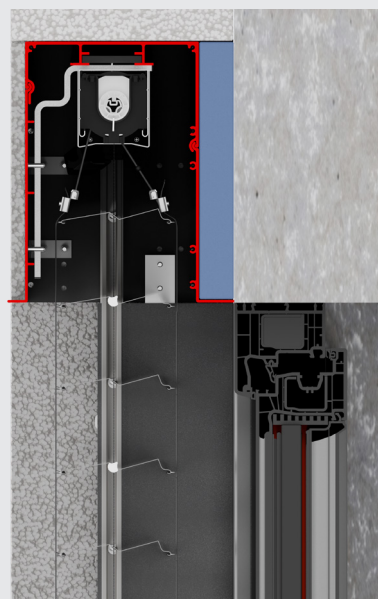

VENETIAN BLIND C80 / Z90 BOX 1 NEW

Properties:

- Available in 5 Box heights: 220mm, 280mm, 350mm, *400mm, *460mm (*Width max 3,4 m)
- Revision cover enables easy installation
- Cassette made entirely of extruded aluminium with wall thickness of 2,2mm

BOX 1 NEW

BOX 1 NEW [mm]		
A	B	H
15	146	220
15	146	280
15	146	350
15	146	400
15	146	460

VENETIAN BLIND C80 / Z90 BOX 2 NEW

Properties:

- Available in 5 Box heights: 220mm, 280mm, 350mm, *400mm, *460mm (*Width max 3,4 m)
- Revision cover enables easy installation
- Cassette made entirely of extruded aluminium with wall thickness of 2,2mm
- Variant with windowhead insulation

BOX 2 NEW

BOX 2 NEW [mm]			
A	B	C	H
15	146	30	220
15	146	30	280
15	146	30	350
15	146	30	400
15	146	30	460