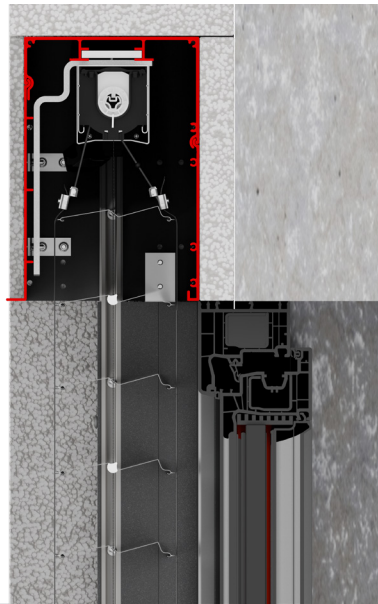

VENETIAN BLIND C80 / Z90 BOX 1 NEW

Properties:

- Available in 5 Box heights: 220mm, 280mm, 350mm, *400mm, *460mm (*Width max 3,4 m)
- Revision cover enables easy installation
- Cassette made entirely of extruded aluminium with wall thickness of 2,2mm

BOX 1 NEW

BOX 1 NEW [mm]		
A	B	H
15	146	220
15	146	280
15	146	350
15	146	400
15	146	460

VENETIAN BLIND C80 / Z90 BOX 2 NEW

Properties:

- Available in 5 Box heights: 220mm, 280mm, 350mm, *400mm, *460mm (*Width max 3,4 m)
- Revision cover enables easy installation
- Cassette made entirely of extruded aluminium with wall thickness of 2,2mm
- Variant with windowhead insulation

BOX 2 NEW

BOX 2 NEW [mm]			
A	B	C	H
15	146	30	220
15	146	30	280
15	146	30	350
15	146	30	400
15	146	30	460