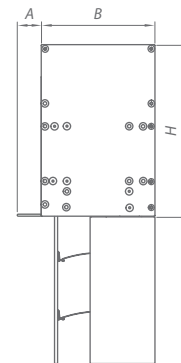

VENETIAN BLIND C80 / Z90 BOX 1 NEW

Properties:

- Available in 5 Box heights: 220mm, 280mm, 350mm, *400mm, *460mm (*Width max 3,4 m)
- Revision cover enables easy installation
- Cassette made entirely of extruded aluminium with wall thickness of 2,2mm

BOX 1 NEW

BOX 1 NEW [mm]		
A	B	H
15	146	220
15	146	280
15	146	350
15	146	400
15	146	460

VENETIAN BLIND C80 / Z90 BOX 2 NEW

Properties:

- Available in 5 Box heights: 220mm, 280mm, 350mm, *400mm, *460mm (*Width max 3,4 m)
- Revision cover enables easy installation
- Cassette made entirely of extruded aluminium with wall thickness of 2,2mm
- Variant with windowhead insulation

BOX 2 NEW

BOX 2 NEW [mm]			
A	B	C	H
15	146	30	220
15	146	30	280
15	146	30	350
15	146	30	400
15	146	30	460